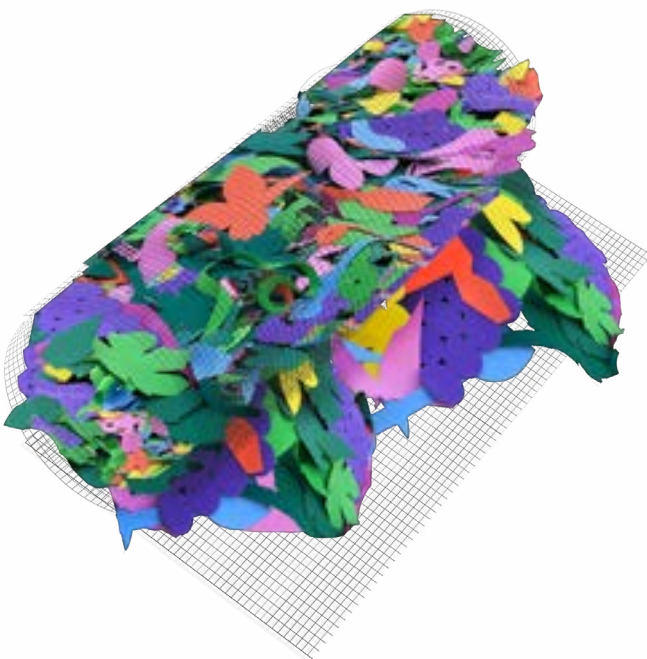

Material enviado :

— Rolos de 20 m x 1 m com folhas em espuma EVA.

O número de rolos depende da área destinada à instalação.
Cada m² contém entre 20 e 24 folhas.

O comprimento das folhas varia entre 30 cm e 60 cm.

Combinação de cores standard :

LAA AMO VLE VES ATU RFA RCL PUR

As cores da instalação podem ser personalizadas.

Peso por m² : 250 g

Formats de feuilles en mousse EVA :

A photograph of a narrow street at night, illuminated by a dense canopy of warm white string lights. The lights are arranged in long, vertical strands that hang from the buildings, creating a tunnel effect. Interspersed among the lights are several small, glowing lanterns with intricate patterns. The street is flanked by buildings with windows, some of which are lit from within. The overall atmosphere is cozy and festive.